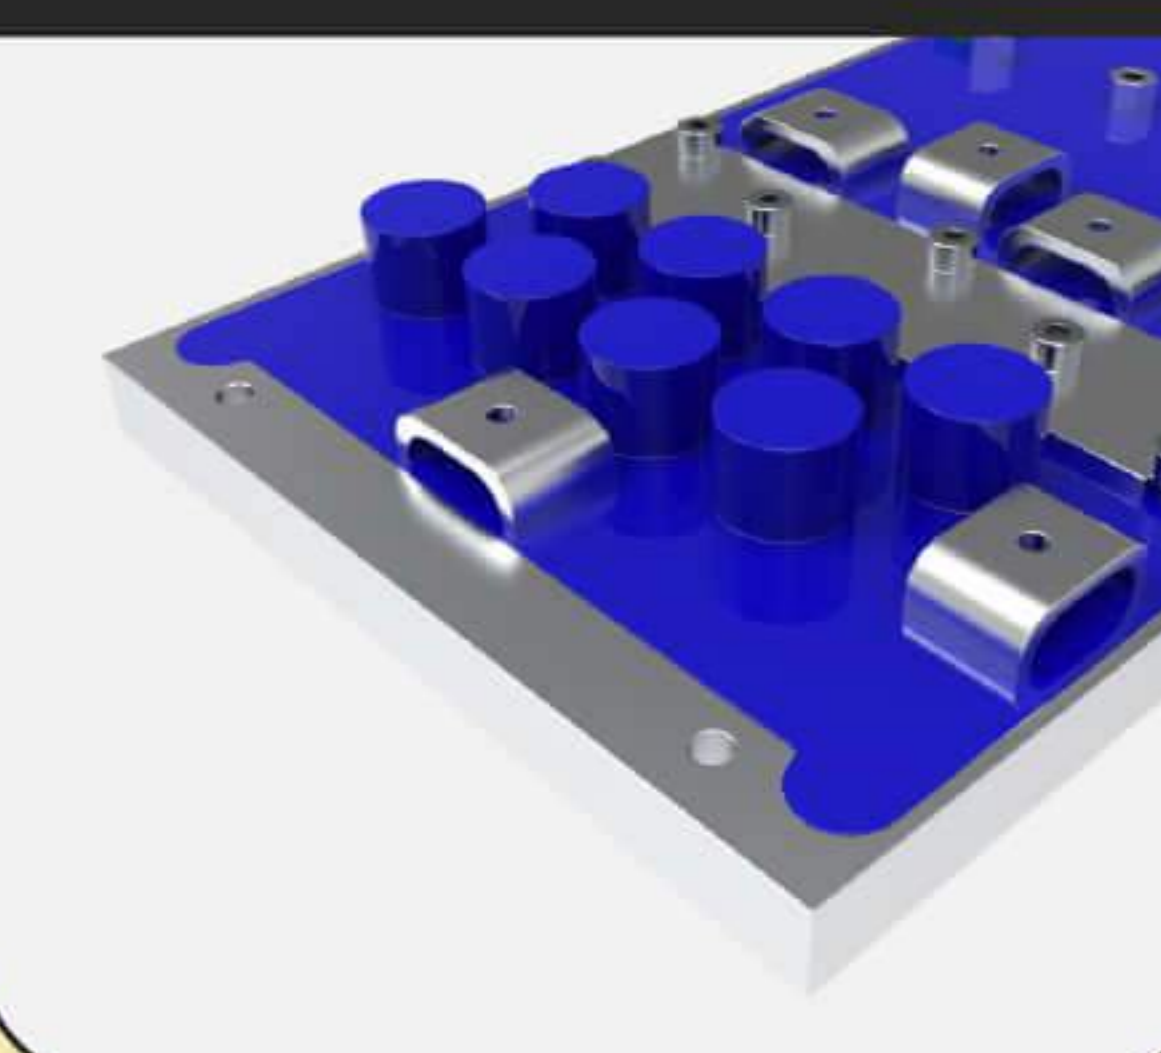

large power supply

safety sensors

extremely  
durable electronics

# Power Bee AGV

|           |                               |
|-----------|-------------------------------|
| Length    | 1923 mm                       |
| Width     | 917 mm                        |
| Height    | 1380 mm                       |
| Batteries | 400 Ah - 24 V - full traction |
| Motor     | 2000 Watt - AC                |
| Weight    | 600 kg                        |