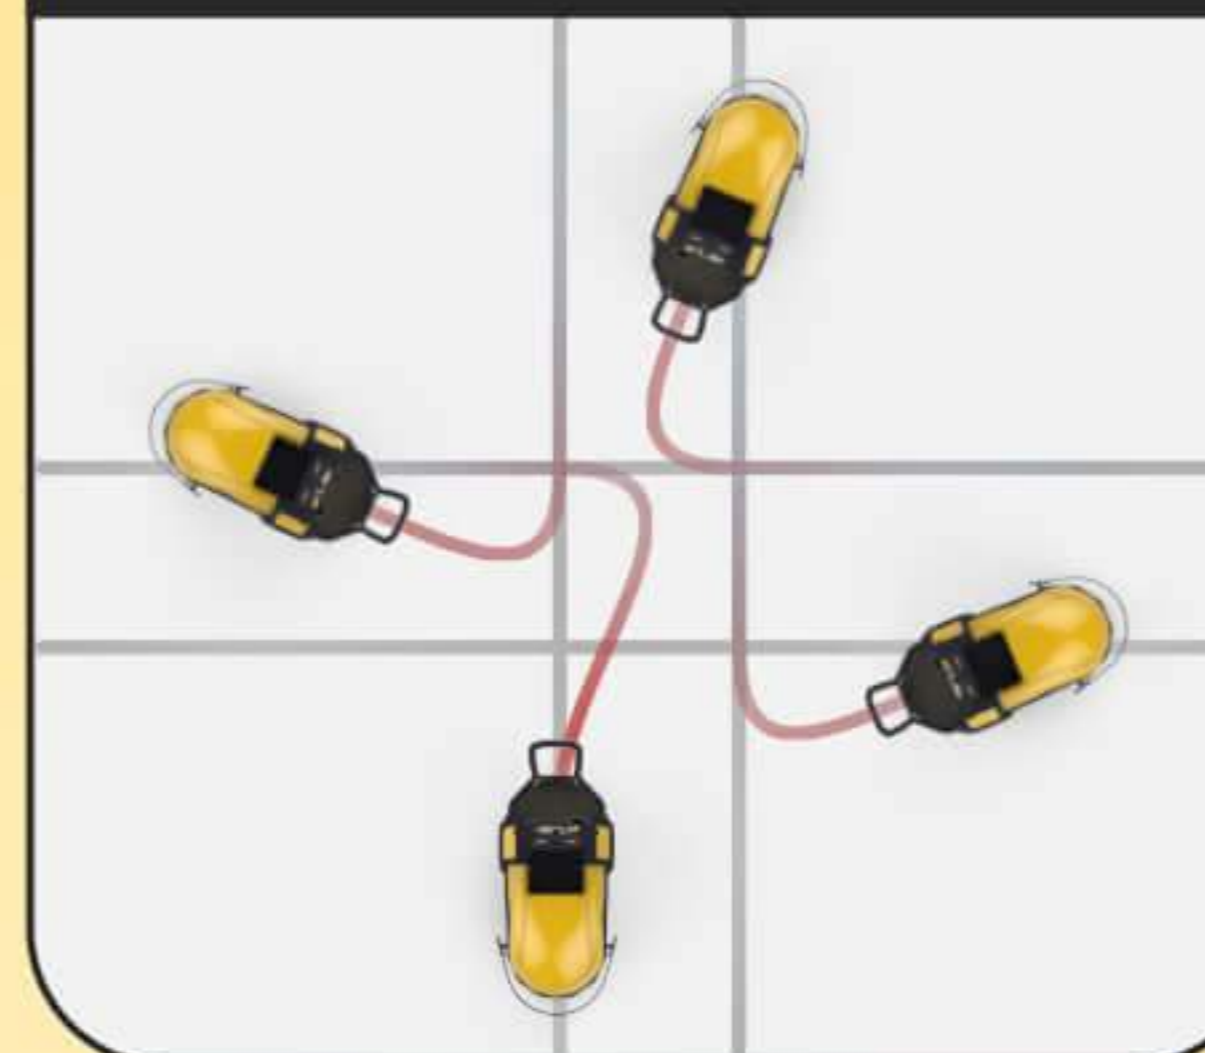

Hinnenboomstraat 1 bus 2  
2320 Hoogstraten  
Belgium

T: +32 (0)3-314 18 01  
F: +32 (0)3-314 18 02  
E: info@bogaertsgl.com  
W: www.bogaertsgl.com

intelligent  
traffic control

small turning radius

hopping on

large power supply

safety sensors

extremely  
durable electronics

# Power Bee AGV

|           |                               |
|-----------|-------------------------------|
| Length    | 1923 mm                       |
| Width     | 917 mm                        |
| Height    | 1380 mm                       |
| Batteries | 400 Ah - 24 V - full traction |
| Motor     | 2000 Watt - AC                |
| Weight    | 600 kg                        |