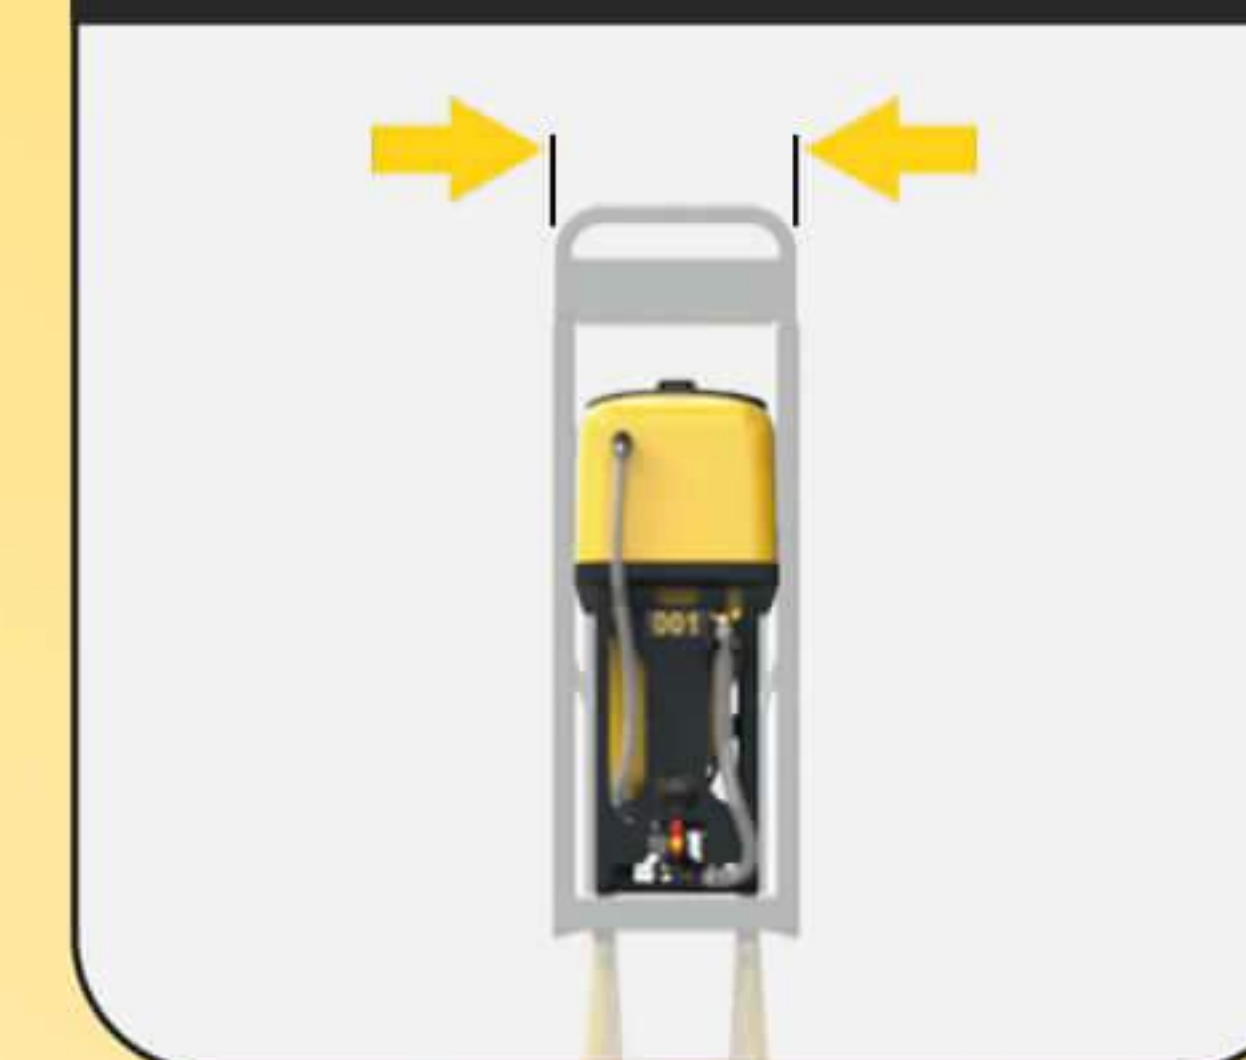

Narrow set-up
and no crop damage